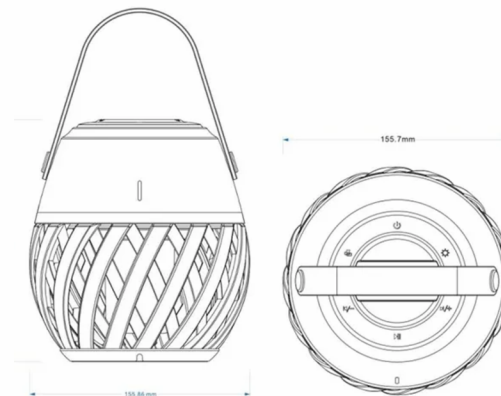

MYSTIC FLAME BLUETOOTH SPEAKER

Description

The Mystic Flame Bluetooth Speaker is an innovative and stylish addition to your outdoor and indoor settings. This versatile device combines the functionality of a high-quality Bluetooth speaker with the ambiance of a realistic flame lamp, creating a captivating atmosphere for any occasion. Available in a sleek black finish, it suits any decor style.

MYSTIC FLAME BLUETOOTH SPEAKER

MYSTICFLAME-BSP

USE

AREAS WITH FULL SUN THAT NEED A SOLAR POWERED DIRECTIONAL LIGHT

FINISH

ABS & PC CONSTRUCTION WITH A SLEEK BLACK FINISH

INCLUDES

**5V/600mA power supply, 3.7V 1800mAh, Type-C Cable
52MM 4Ω/5W SPEAKER, BLUETOOTH VERSION 5.0**